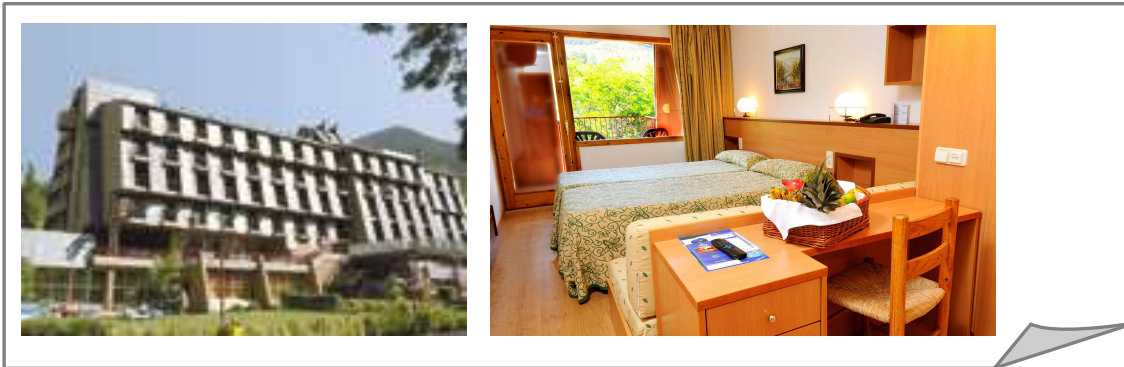

EVENIA MONTE ALBA ***

Estación de esquí de Cerler - 22440 Cerler

Tel: +34 974 55 11 36 | Fax: +34 974 55 14 48

 Booking: alb.jrec@eveniahotels.com Commercial Dpt.: comercial@eveniahotels.com

The Hotel is located at the foot of the ski runs and has a pleasant and cosy atmosphere. It offers a complete animation program for adults and children, including excursions, a heated semi-indoor pool, sauna and WiFi connection.