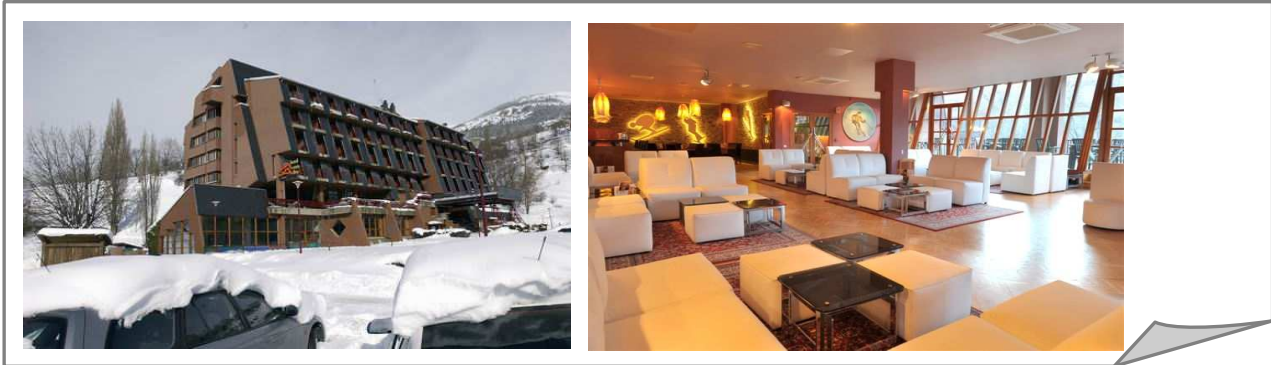

EVENIA MONTE ALBA ***

Estación de esquí de Cerler - 22440 Cerler

Tel: +34 974 55 11 36 | Fax: +34 974 55 14 48

 Booking: alb.jrec@eveniahotels.com Commercial Dpt.: comercial@eveniahotels.com

The Hotel is located at the foot of the ski runs and has a pleasant and cosy atmosphere. Plenty of facilities including: Restaurant with buffet service and "à la carte", heated semi-indoor pool, sauna, WiFi connection, storing room for skis and boots.