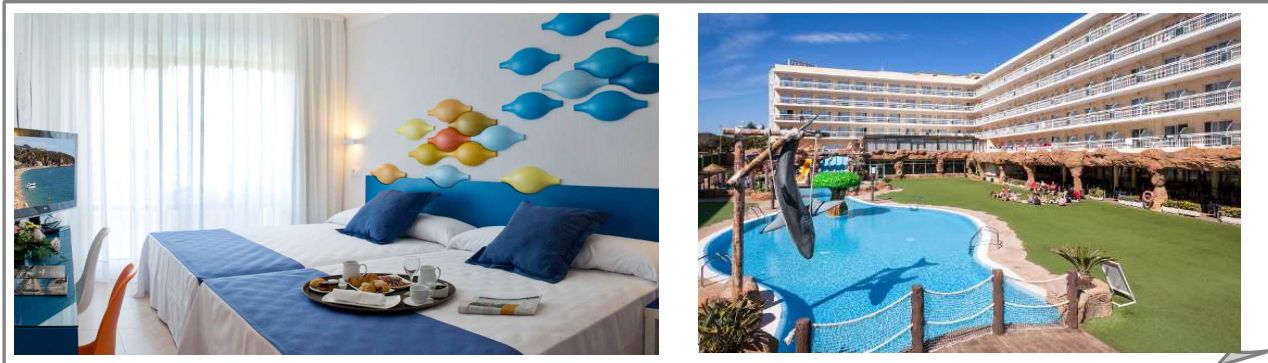

EVENIA OLYMPIC PARK ****

C/ Senyora de Rossell, 35. 17310 Lloret de Mar.

Tel: +34 972 36 58 20 | Fax: +34 972 37 23 82

 Booking: reservas@eveniahotels.com Commercial Dpt.: comercial@eveniahotels.com

The Hotel is located within the Evenia Olympic Resort, a large 30.000 m2 holiday complex with extensive gardens, swimmingpools, tennis courts, Fitness Center and Spa, Congress Center and surveilled underground parking.