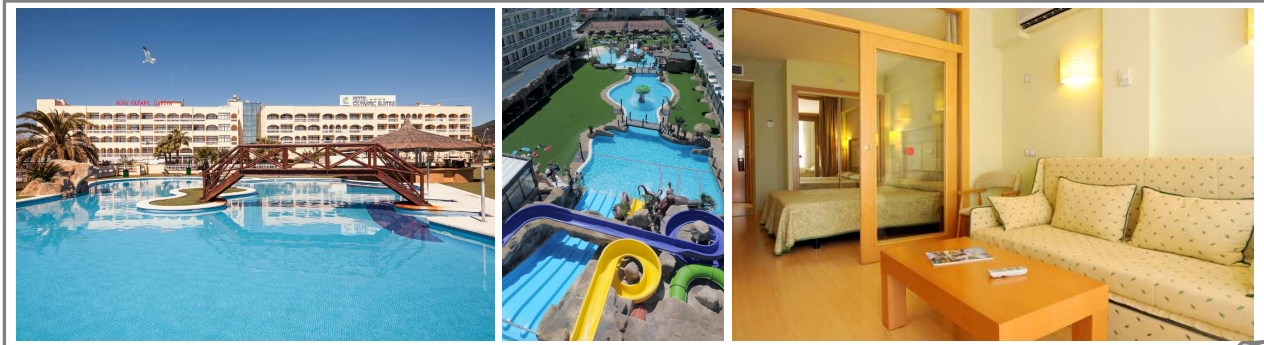

EVENIA OLYMPIC SUITES ****

C/ Senyora de Rossell, 25. 17310 Lloret de Mar.

Tel: +34 972 36 15 00 | Fax: +34 972 37 23 82

Booking: reservas@eveniahotels.com Commercial Dpt.: comercial@eveniahotels.com

The Hotel is located within the Evenia Olympic Resort, a large 30.000 m2 holiday complex with extensive gardens, swimmingpools, tennis courts, Fitness Center and Spa, Congress Center and surveilled underground parking.